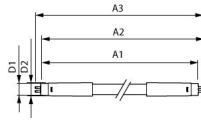

Specifications Multipack 10x Philips LED Tube T5 MASTER (HF) High Output 18.5W 2800lm - 865 Daylight | 85cm - Dimmable - Replaces 39W

[View Product](#)

General Information

SKU	259131
EAN	8719157077842
Brand	Philips
Manufacturer Name	Multipack 10x MAS LEDtube HF 900mm HO 18.5W 865 T5
Full box quantity	10
Any Lamp all-in warranty	5 Years
Energy efficiency class	D
Average Lifetime (h)	60000
Voltage (V)	60-100

Series Master

Dimensions

Length 85cm

Length (mm) 863

Diameter (mm) 19

Why Any-lamp?

Order from the **largest lighting specialist** in Europe

Customised quotation