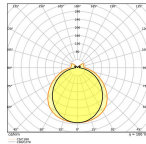

[View Product](#)

General Information

SKU	257409
EAN	8719157070300
Brand	Ledvance
Manufacturer Name	Multipack 10x DULUX LED F24 EM V 12W 840 2G10 LEDV
Full box quantity	10
Any Lamp all-in warranty	3 Years
Energy efficiency class	E
Average Lifetime (h)	30000

Technical Information

Technology	LED
Dimmable	Not Dimmable
Cap / Base	2G10 (4-pins)
Number of pins	4
Colour Code	840 Cool White
Colour temperature (Kelvin)	4000 Cool White
Colour Rendering (Ra)	80-89
Colour of Light	White
Light colour options	Single Color
Luminous Efficacy (lm/W)	125