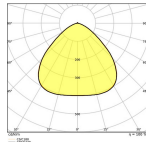

[View Product](#)

General Information

SKU	257454
EAN	8719157070102
Brand	Ledvance
Manufacturer Name	Multipack 6x HID LED HB 105W-840 230VUN E40 4X1 LEDV
Full box quantity	1
Any Lamp all-in warranty	5 Years
Energy efficiency class	E
Average Lifetime (h)	50000

Technical Information

Technology	LED
Product Type Category	E40 LED
Voltage (V)	220-240
Dimmable	Not Dimmable
Cap / Base	E40
Colour Code	840 Cool White
Colour temperature (Kelvin)	4000 Cool White
Colour Rendering (Ra)	80-89
Colour of Light	White
Light colour options	Single Color