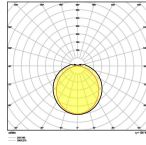

Specifications Multipack 4x Ledvance LED Waterproof Batten 50W 6100lm - 840 Cool White | 150cm

[View Product](#)

General Information

SKU	257380
EAN	8719157069168
Brand	Ledvance
Manufacturer Name	Multipack 4x DP COMP TH 1500 V 50W 840 IP66 PS LEDV
Any Lamp all-in warranty	5 Years
Average Lifetime (h)	75000

Technical Information

Technology	LED Integrated
Voltage (V)	220-240
Dimmable	Not Dimmable
Colour of Light	White
Colour Code	840 Cool White
Colour temperature (Kelvin)	4000 Cool White
Colour Rendering (Ra)	80-89
Light colour options	Single Color
Luminous Efficacy (lm/W)	123
Power factor	>0.90
Including bulb	Yes
Length	150cm