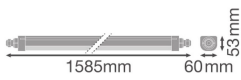

Specifications Multipack 4x Ledvance LED Waterproof Batten 50W 6100lm - 840 Cool White | 150cm

[View Product](#)

General Information

SKU	257380
EAN	8719157069168
Brand	Ledvance
Manufacturer Name	Multipack 4x DP COMP TH 1500 V 50W 840 IP66 PS LEDV
Any Lamp all-in warranty	5 Years
Average Lifetime (h)	75000

Technical Information

Technology	LED Integrated
Voltage (V)	220-240
Dimmable	Not Dimmable
Colour of Light	White
Colour Code	840 Cool White
Colour temperature (Kelvin)	4000 Cool White
Colour Rendering (Ra)	80-89
Light colour options	Single Color
Luminous Efficacy (lm/W)	123
Power factor	>0.90
Including bulb	Yes
Length	150cm

Product Type Category

LED Waterproof Batten

Fixture Information

Mounting Method	Surface
Fixture Connection	Connection unit 3-pole
Optical Cover	PC (Polycarbonate)
IP-rating	IP66
Impact Protection (IK)	IK08 - 5 joules
Operating Temperature	-20 to +45
Housing	PC (Polycarbonate)
Colour of the Fixture	White
Emergency Lighting	No Emergency Unit
Series	Compact

Dimensions

Length (mm)	1585
Width (mm)	60
Height (mm)	53

Sensor Information

Type of sensor	No Sensor
----------------	-----------

Why Any-lamp?

Order from the **largest lighting specialist** in Europe

Customised quotation