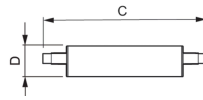

Specifications Philips Corepro LED Linear R7s 118mm 14W
1600lm - 830 Warm White | Dimmable - Replaces 100W

[View Product](#)