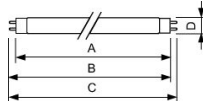

Specifications Philips MASTER TL-D 58W - Blue | 150cm

[View Product](#)

General Information

| | |
|-----------------------------|------------------------------|
| SKU | 152887 |
| EAN | 8711500954510 |
| Brand | Philips |
| Manufacturer Name | TL-D Colored 58W Blue 1SL/25 |
| Full box quantity | 25 |
| Any Lamp all-in warranty | 5 Years |
| Energy efficiency class old | C |
| Average Lifetime (h) | 15000 |
| Rotatable | No |

Technical Information

| | |
|--------------------------|--|
| Technology | Fluorescent |
| Dimmable | Dimmable when using a Dimmable Ballast |
| Cap / Base | G13 |
| Colour of Light | Blue |
| Light colour options | Single Color |
| Luminous Efficacy (lm/W) | 27.6 |
| Requires Ballast | Yes |
| Length | 150cm |
| Type of sensor | No Sensor |
| Product Type Category | TL-D / T8 Tube |

Lamp Information

| | |
|----------|---------------|
| EOC8 | 95451040 |
| Features | Blue |
| Series | TL-D gekleurd |

Dimensions

| | |
|---------------|------|
| Length (mm) | 1500 |
| Diameter (mm) | 28 |