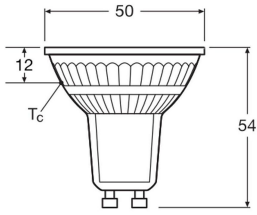

Specifications Ledvance LED Reflector GU10 PAR16 3.1W 350lm 120d - 840 Cool White | Replaces 35W

[View Product](#)

General Information

SKU	256896
EAN	4099854458125
Brand	Ledvance
Manufacturer Name	LED PAR16 P 3.1W 840 GU10
Full box quantity	1
Any Lamp all-in warranty	4 Years
Energy efficiency class	E
Average Lifetime (h)	15000

Technical Information

Technology	LED
Product Type Category	GU10 LED
Voltage (V)	220-240
Beam Angle (degree)	120
Dimmable	Not Dimmable
Cap / Base	GU10
Colour Code	840 Cool White
Colour temperature (Kelvin)	4000 Cool White
Colour Rendering (Ra)	80-89
Colour of Light	White

Light colour options Single Color

Luminous Efficacy (lm/W) 113

Power factor >0.40

Type of sensor No Sensor

Lamp Information

Bulb finish Clear

Series LED PAR16 P

Dimensions

Length (mm) 54

Diameter (mm) 50

Shape Reflector

Exact shape PAR16

Why Any-lamp?

 Order from the **largest lighting specialist** in Europe  **Customised** quotation

 Up to **7 years warranty**  **Easy** return process