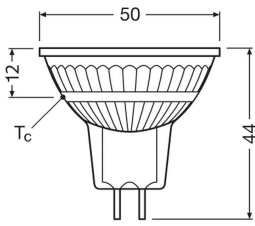

Specifications Ledvance LED Reflector GU5.3 MR16 6.1W 621lm 36d - 840 Cool White | Replaces 50W

[View Product](#)

General Information

SKU	256730
EAN	4099854457920
Brand	Ledvance
Manufacturer Name	LED MR16 P 6.1W 840 GU5.3
Full box quantity	1
Any Lamp all-in warranty	4 Years
Energy efficiency class	E
Average Lifetime (h)	15000

Technical Information

Technology	LED
Product Type Category	GU5.3 LED
Voltage (V)	12
Beam Angle (degree)	36
Dimmable	Not Dimmable
Cap / Base	GU5.3
Colour Code	840 Cool White
Colour temperature (Kelvin)	4000 Cool White
Colour Rendering (Ra)	80-89
Colour of Light	White

Light colour options Single Color

Luminous Efficacy (lm/W) 102

Power factor >0.50

Type of sensor No Sensor

Lamp Information

Bulb finish Clear

Dimensions

Height (mm) 46

Length (mm) 44

Diameter (mm) 50

Shape Reflector

Exact shape PAR16

Why Any-lamp?

 Order from the **largest lighting specialist** in Europe  **Customised** quotation

 Up to **7 years warranty**  **Easy** return process