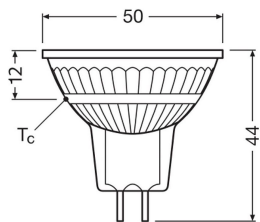

Specifications Ledvance LED Reflector GU5.3 MR16 3.4W 345lm 36d - 830 Warm White | Replaces 35W

[View Product](#)

General Information

SKU	256764
EAN	4099854457647
Brand	Ledvance
Manufacturer Name	LED MR16 P 3.4W 830 GU5.3
Full box quantity	1
Any Lamp all-in warranty	4 Years
Energy efficiency class	E
Average Lifetime (h)	15000

Technical Information

Technology	LED
Product Type Category	GU5.3 LED
Voltage (V)	12
Beam Angle (degree)	36
Dimmable	Not Dimmable
Cap / Base	GU5.3
Colour Code	830 Warm White
Colour temperature (Kelvin)	3000 Warm White
Colour Rendering (Ra)	80-89
Colour of Light	White

Light colour options Single Color

Luminous Efficacy (lm/W) 101

Power factor >0.50

Type of sensor No Sensor

Lamp Information

Bulb finish Clear

Dimensions

Height (mm) 46

Length (mm) 44

Diameter (mm) 50

Shape Reflector

Exact shape PAR16

Why Any-lamp?

 Order from the **largest lighting specialist** in Europe  **Customised** quotation

 Up to **7 years warranty**  **Easy** return process