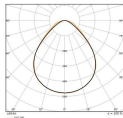

Specifications Ledvance LED Panel Eco  
36W 3600lm - 865 Daylight | 60X60cm  
- UGR <19

[View Product](#)

## Dimensions

LED panel size 60x60cm

Length (mm) 595

Width (mm) 595

Height (mm) 32