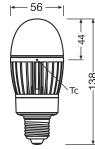

**Specifications Ledvance LED Bulb HQL
LED P E27 14.5W 2000lm - 840 Cool
White | Replaces 50W**

[View Product](#)

General Information

SKU	247164
EAN	4099854040627
Brand	Ledvance
Manufacturer Name	HQL LED P 2000LM 14,5W 840 E27 LEDV
Full box quantity	6
Any Lamp all-in warranty	5 Years
Energy efficiency class	D
Average Lifetime (h)	60000

Technical Information

Technology	LED
Product Type Category	E27 LED
Voltage (V)	220-240
Dimmable	Not Dimmable
Cap / Base	E27 (Edison screw)
Colour Code	840 Cool White
Colour temperature (Kelvin)	4000 Cool White
Colour Rendering (Ra)	80-89
Colour of Light	White
Light colour options	Single Color

Luminous Efficacy (lm/W) 138

Type of sensor No Sensor

Lamp Information

UV Filter No

Bulb finish Frosted

Series HQL LED P

Dimensions

Length (mm) 138

Diameter (mm) 55

Shape Elliptical

Why Any-lamp?

 Order from the **largest lighting specialist** in Europe  **Customised** quotation

 Up to **7 years warranty**  **Easy** return process