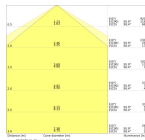

**Specifications Ledvance Dulux-D LED
7W - 830 Warm White | 4-Pin -
Replaces 18W**

[View Product](#)

General Information

SKU	248020
EAN	4058075821972
Brand	Ledvance
Manufacturer Name	DULUX LED D/E HF & AC MAINS V 7W 830 G24Q-2
Full box quantity	10
Any Lamp all-in warranty	3 Years
Energy efficiency class	F
Average Lifetime (h)	30000

Technical Information

Technology	LED
Dimmable	Not Dimmable
Cap / Base	G24q-2 (4-pins)
Number of pins	4
Colour Code	830 Warm White
Colour temperature (Kelvin)	3000 Warm White
Colour Rendering (Ra)	80-89
Colour of Light	White
Light colour options	Single Color
Luminous Efficacy (lm/W)	100