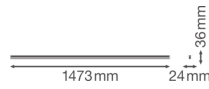

Specifications Ledvance LED Batten Linear Compact High Output 25W
2500lm - 830 Warm White | 150cm

[View Product](#)

General Information

SKU	234123
EAN	4058075106352
Brand	Ledvance
Manufacturer Name	LN COMP HO 1500 25W/3000K
Any Lamp all-in warranty	5 Years
Average Lifetime (h)	50000

Technical Information

Technology	LED Integrated
Voltage (V)	220-240
Dimmable	Not Dimmable
Colour of Light	White
Colour Code	830 Warm White
Colour temperature (Kelvin)	3000 Warm White
Colour Rendering (Ra)	80-89
Light colour options	Single Color
Luminous Efficacy (lm/W)	100
Power factor	>0.90
Including bulb	Yes
Suitable for Outdoor	No
Length	150cm
Product Type Category	LED Batten

Fixture Information

Mounting Method	Surface
IP-rating	IP20
Impact Protection (IK)	IK03 - 0.35 joule
Housing	PC (Polycarbonate)
Colour of the Fixture	White
Colour of material	White
Emergency Lighting	No Emergency Unit
Series	Linear

Dimensions

Length (mm)	1473
Width (mm)	24
Height (mm)	36

Sensor Information

Type of sensor	No Sensor
----------------	-----------

Why Any-lamp?

 Order from the **largest lighting specialist** in Europe  **Customised** quotation