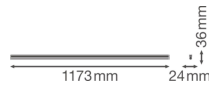

Specifications Ledvance LED Batten Linear Compact High Output 20W
2000lm - 840 Cool White | 120cm

[View Product](#)

General Information

SKU	234122
EAN	4058075106338
Brand	Ledvance
Manufacturer Name	LN COMP HO 1200 20W/4000K
Any Lamp all-in warranty	5 Years
Average Lifetime (h)	50000

Technical Information

Technology	LED Integrated
Voltage (V)	220-240
Dimmable	Not Dimmable
Colour of Light	White
Colour Code	840 Cool White
Colour temperature (Kelvin)	4000 Cool White
Colour Rendering (Ra)	80-89
Light colour options	Single Color
Luminous Efficacy (lm/W)	100
Power factor	>0.50
Including bulb	Yes
Suitable for Outdoor	No
Length	120cm
Product Type Category	LED Batten

Fixture Information

Mounting Method	Surface
IP-rating	IP20
Impact Protection (IK)	IK03 - 0.35 joule
Housing	PC (Polycarbonate)
Colour of the Fixture	White
Colour of material	White
Emergency Lighting	No Emergency Unit
Series	Linear

Dimensions

Length (mm)	1173
Width (mm)	24
Height (mm)	36

Sensor Information

Type of sensor	No Sensor
----------------	-----------

Why Any-lamp?

 Order from the **largest lighting specialist** in Europe  **Customised** quotation