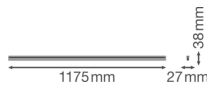

Specifications Ledvance LED Batten Linear Compact 20W 2000lm - 840 Cool White | 120cm

[View Product](#)

General Information

SKU	233348
EAN	4058075099753
Brand	Ledvance
Manufacturer Name	LN COMP BATTEN 1200 20W/4000K LEDV
Any Lamp all-in warranty	5 Years
Average Lifetime (h)	50000

Technical Information

Technology	LED Integrated
Voltage (V)	220-240
Dimmable	Not Dimmable
Colour of Light	White
Colour Code	840 Cool White
Colour temperature (Kelvin)	4000 Cool White
Colour Rendering (Ra)	80-89
Light colour options	Single Color
Luminous Efficacy (lm/W)	100
Power factor	>0.50
Including bulb	Yes
Length	120cm
Product Type Category	LED Batten

Fixture Information

Mounting Method	Surface
Fixture Connection	Screw terminal, 2-pole
Optical Cover	PC (Polycarbonate)
IP-rating	IP20
Impact Protection (IK)	IK03 - 0.35 joule
Operating Temperature	-20 to +40
Housing	PC (Polycarbonate)
Colour of the Fixture	White
Colour of material	White
Emergency Lighting	No Emergency Unit
Series	Linear

Dimensions

Length (mm)	1175
Width (mm)	27
Height (mm)	38

Sensor Information

Type of sensor	No Sensor
----------------	-----------

Why Any-lamp?

 Order from the **largest lighting specialist** in Europe  **Customised** quotation