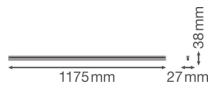

Specifications Ledvance LED Batten Linear Compact 20W 2000lm - 830 Warm White | 120cm

[View Product](#)

## Technical Information

|                             |                 |
|-----------------------------|-----------------|
| Technology                  | LED Integrated  |
| Voltage (V)                 | 220-240         |
| Dimmable                    | Not Dimmable    |
| Colour of Light             | White           |
| Colour Code                 | 830 Warm White  |
| Colour temperature (Kelvin) | 3000 Warm White |
| Colour Rendering (Ra)       | 80-89           |
| Light colour options        | Single Color    |
| Luminous Efficacy (lm/W)    | 100             |
| Power factor                | >0.50           |
| Including bulb              | Yes             |
| Length                      | 120cm           |
| Product Type Category       | LED Batten      |

## Fixture Information

|                        |                        |
|------------------------|------------------------|
| Mounting Method        | Surface                |
| Fixture Connection     | Screw terminal, 2-pole |
| Optical Cover          | PC (Polycarbonate)     |
| IP-rating              | IP20                   |
| Impact Protection (IK) | IK03 - 0.35 joule      |
| Operating Temperature  | -20 to +40             |
| Housing                | PC (Polycarbonate)     |
| Colour of the Fixture  | White                  |
| Colour of material     | White                  |
| Emergency Lighting     | No Emergency Unit      |
| Series                 | Linear                 |

## Dimensions

|             |      |
|-------------|------|
| Length (mm) | 1175 |
| Width (mm)  | 27   |
| Height (mm) | 38   |